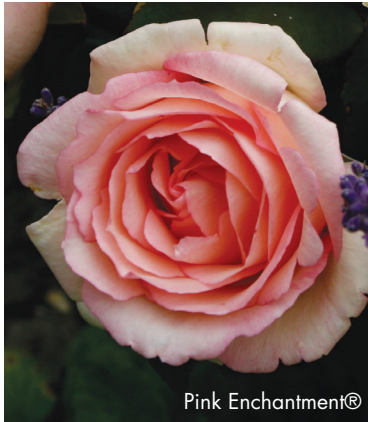

Naturally Healthy Teas by Kordes®

Eleganza®

THE ELEGANZA® COLLECTION IS A
BREAKTHROUGH FOR HYBRID TEA ROSES!

- These varieties combine the classic blooms of hybrid tea roses with extreme disease-resistance of easy-care, own root shrub roses.
- Stunning, beautiful, fragrant flowers with a generous bloom cycle. Glossy green foliage that is winter hardy to Zone 5.
- USDA Zones: 5-9, Height: 36-48", Width: 36"

Naturally Healthy Teas by Kordes®

Eleganza®

SPECIFICATION

32-CELL

Cell Dimensions

4" x 3 1/4"

Cuttings Per Cell

1-2